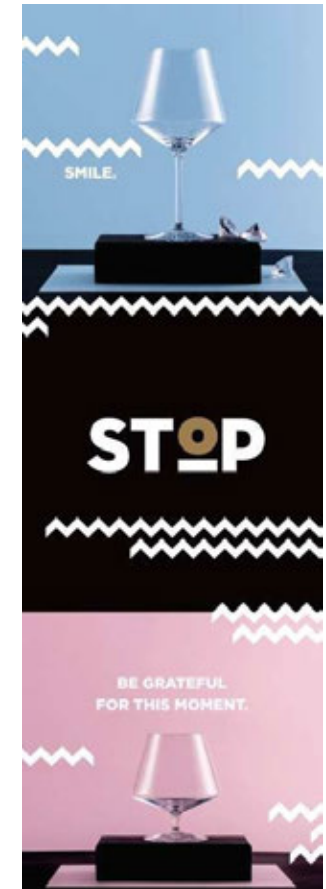

STOP

127442

127439

127438

h=334mm Ø=233mm
1800ml

127449

h=110mm Ø=109mm
550 ml

127443

NEW
2019